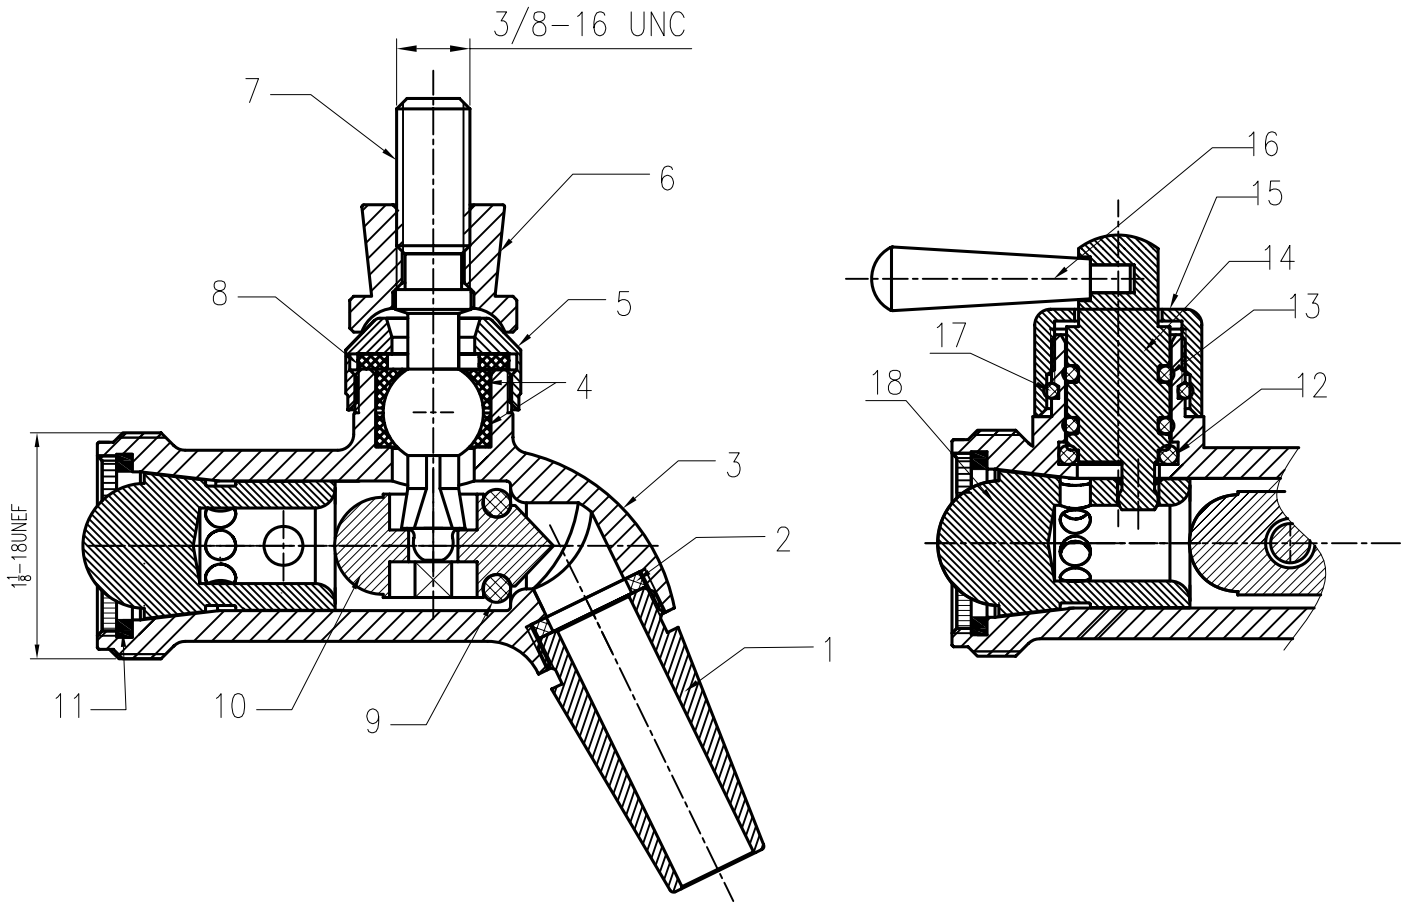

INTERTAP - FCGP (Gold Plated) - G2

Stainless Steel: #8633-G2

Components

- | | |
|-------------------------|------------------------------|
| 1. 10mm Standard Nozzle | 9. Shuttle Seat O-Ring |
| 2. Nozzle Washer | 10. Tap Shuttle |
| 3. Tap Body | 11. Tap Coupling Washer |
| 4. Nylon Ball Seals | 12. FC Seat O-ring |
| 5. Tap Bonnet | 13. FC Friction O-rings |
| 6. Tap Handle Collar | 14. FC Detented Shaft |
| 7. Tap Leaver | 15. FC Bonnet |
| 8. Bonnet Washer | 16. FC Leaver (Part #: 8503) |
| | 17. FC Bonnet O-Ring |
| | 18. FC Slider |

REPLACEMENT SEAL KIT

Part #: 8503

INCLUDES PARTS:

2, 4, 5x2, 10, 12, 13, 14x2, 18

Where Quality Beer Comes From
www.INTERTAP.beer

Distributed by:
www.KegLand.com.au
www.KegLand.cn